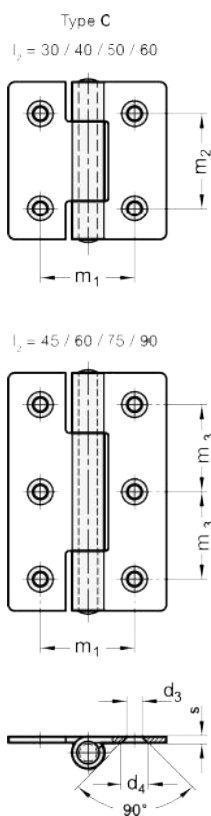

Article number: 20136NI3030C

Description: E+G Stainless steel hinge-136-NI-30-30-C

Measures

d1 = 3	s = 1.5
d3 = 4	Weight in (g) = 14
d4 = 6.4	
l1 = 30	
l2 = 30	
m1 = 18	
m2 = 18	
m3 = -	